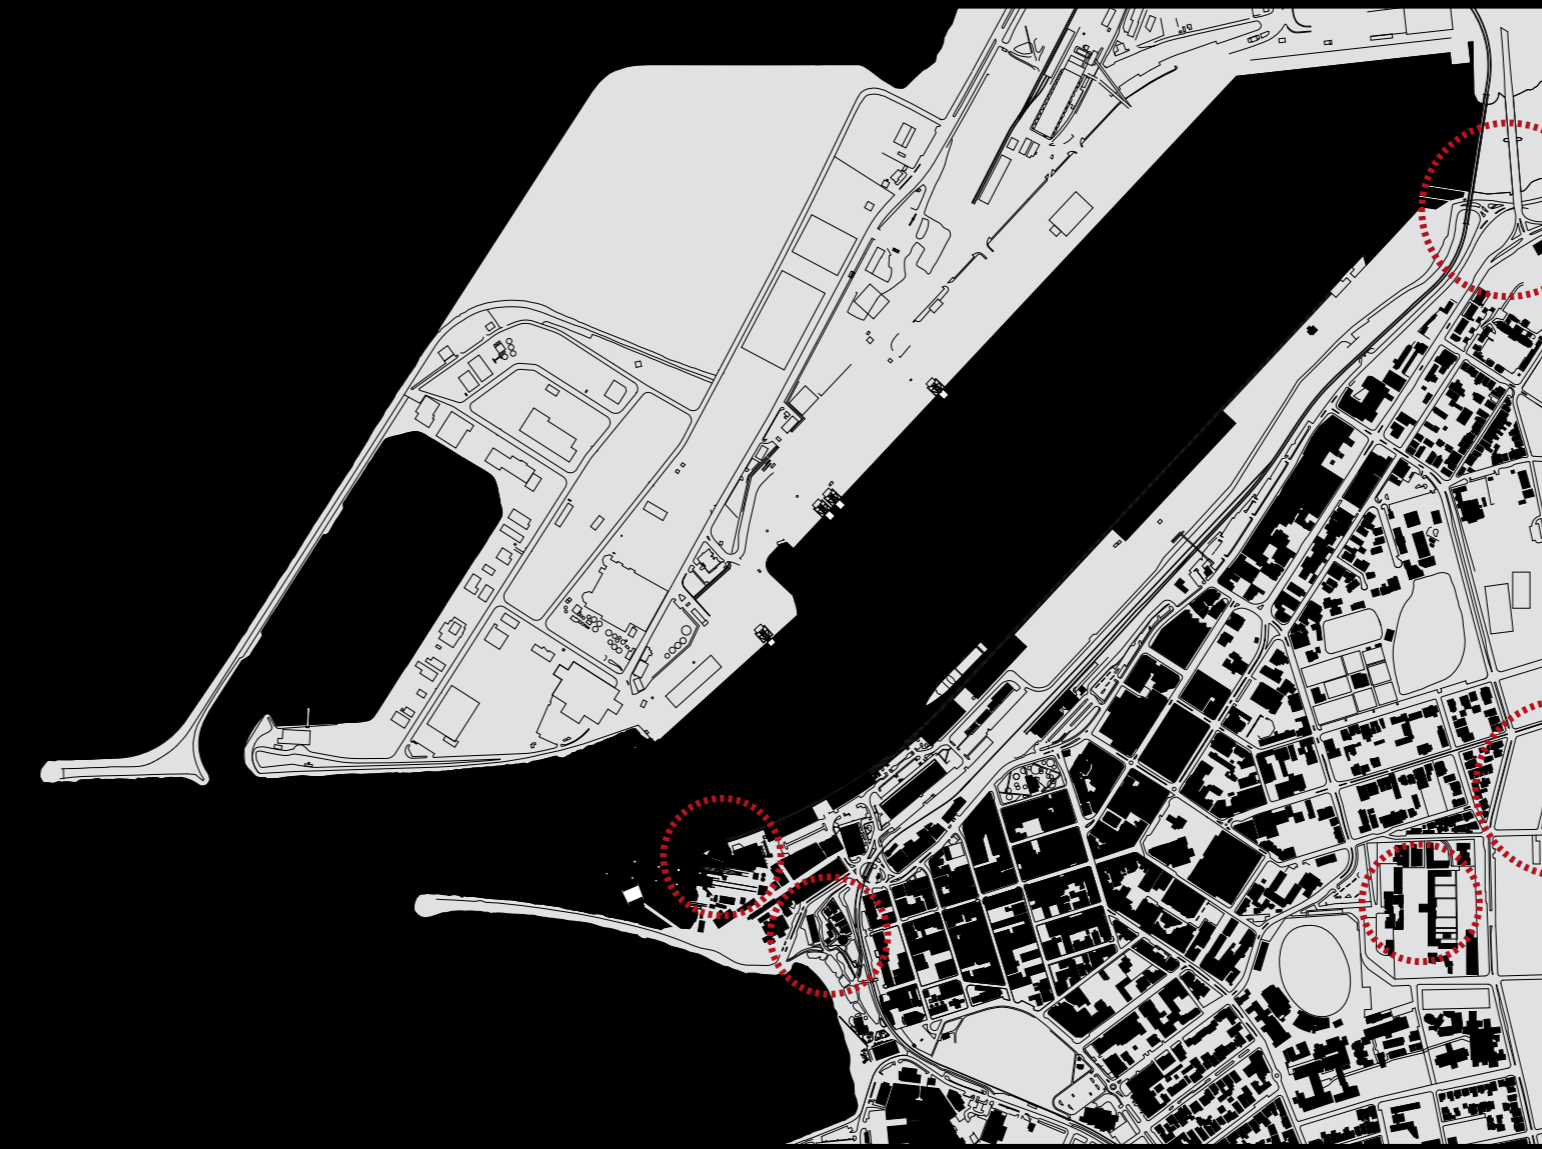

IN DETAIL

VICTORIA QUAY

COMPOSITION + IDENTITY

BOOKENDS

HARBOUR GEOMETRY

TOPOGRAPHICAL CUES

VISUAL MARKERS BEACONS

GREEN SPACES

CIVIC SQUARES

WATER EXPERIENCE

ZONES OF ACTIVATION

CULTURAL SPACES

RETAIL FOOD AND BEVERAGE

ENTERTAINMENT

TRANSPORT HUBS

FREMANTLE CITY OF THREE WATERFRONTS

INDUSTRIAL HARBOUR 1
NATURAL BEACH FRONT 2
FESTIVE HARBOUR 3